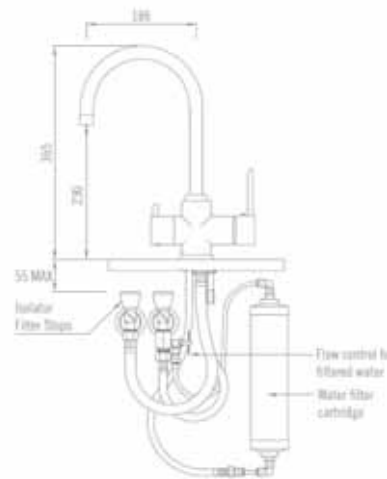

OTTO WITH WATER FILTER

OTTO
CODE 9198 CH

- MAINS PRESSURES ONLY
- 5 YEAR WARRANTY
- ASSEMBLED & TESTED IN NZ
- 360° SWIVEL SPOUT
- CERAMIC CARTRIDGE