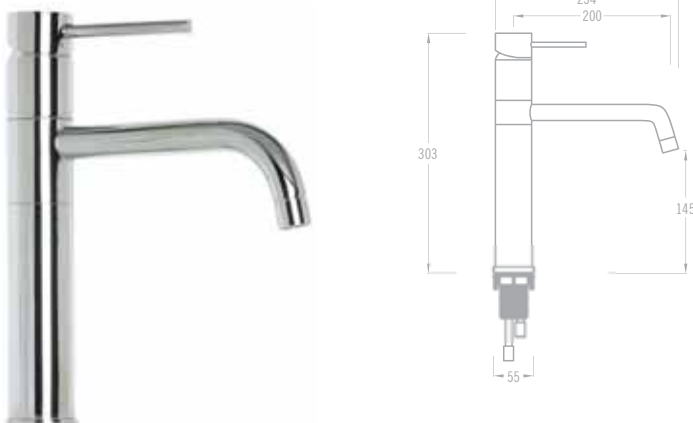

TAPWARE

AFFORDABLE, PRACTICAL SOLUTIONS

Heritage Tapware lets you choose a small masterpiece of elegance and functionality that'll give that distinctive style to your new kitchen.

CAPE

TAPWARE

BEALEY

BEALEY
CODE 9196 CH

- SUITABLE FOR ALL PRESSURES
- 5 YEAR WARRANTY
- ASSEMBLED & TESTED IN NZ
- 360° SWIVEL SPOUT
- CERAMIC CARTRIDGE

CAPE

CAPE
CODE 9202 CH

- SUITABLE FOR ALL PRESSURES
- 5 YEAR WARRANTY
- ASSEMBLED & TESTED IN NZ
- CERAMIC CARTRIDGE