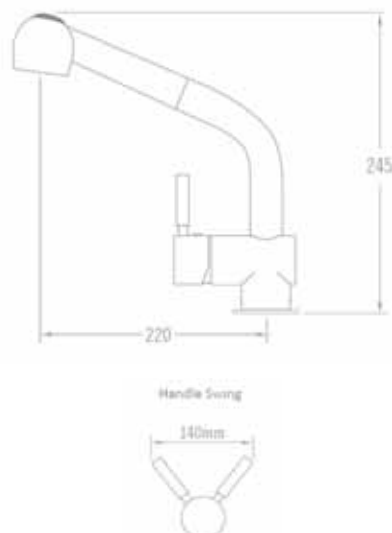

CAPRI

CAPRI
CODE 9201 CH

- MAINS PRESSURE ONLY
- 5 YEAR WARRANTY
- ASSEMBLED & TESTED IN NZ
- PULL OUT SPRAY
- CERAMIC CARTRIDGE