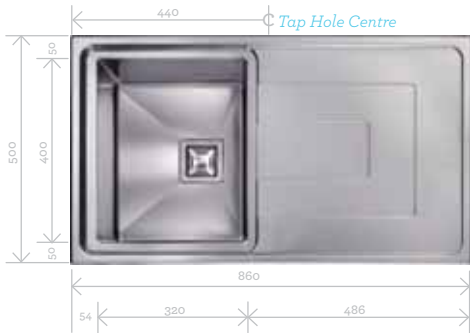

FORAZÉ

VESTA

Made in Italy for New Zealanders

VESTA 860 SINGLE

Min Cabinet Size
400mm

BOWL DEPTH
190mm

CODE
9534 SA

Reversible

CUT OUT
840 X 480mm