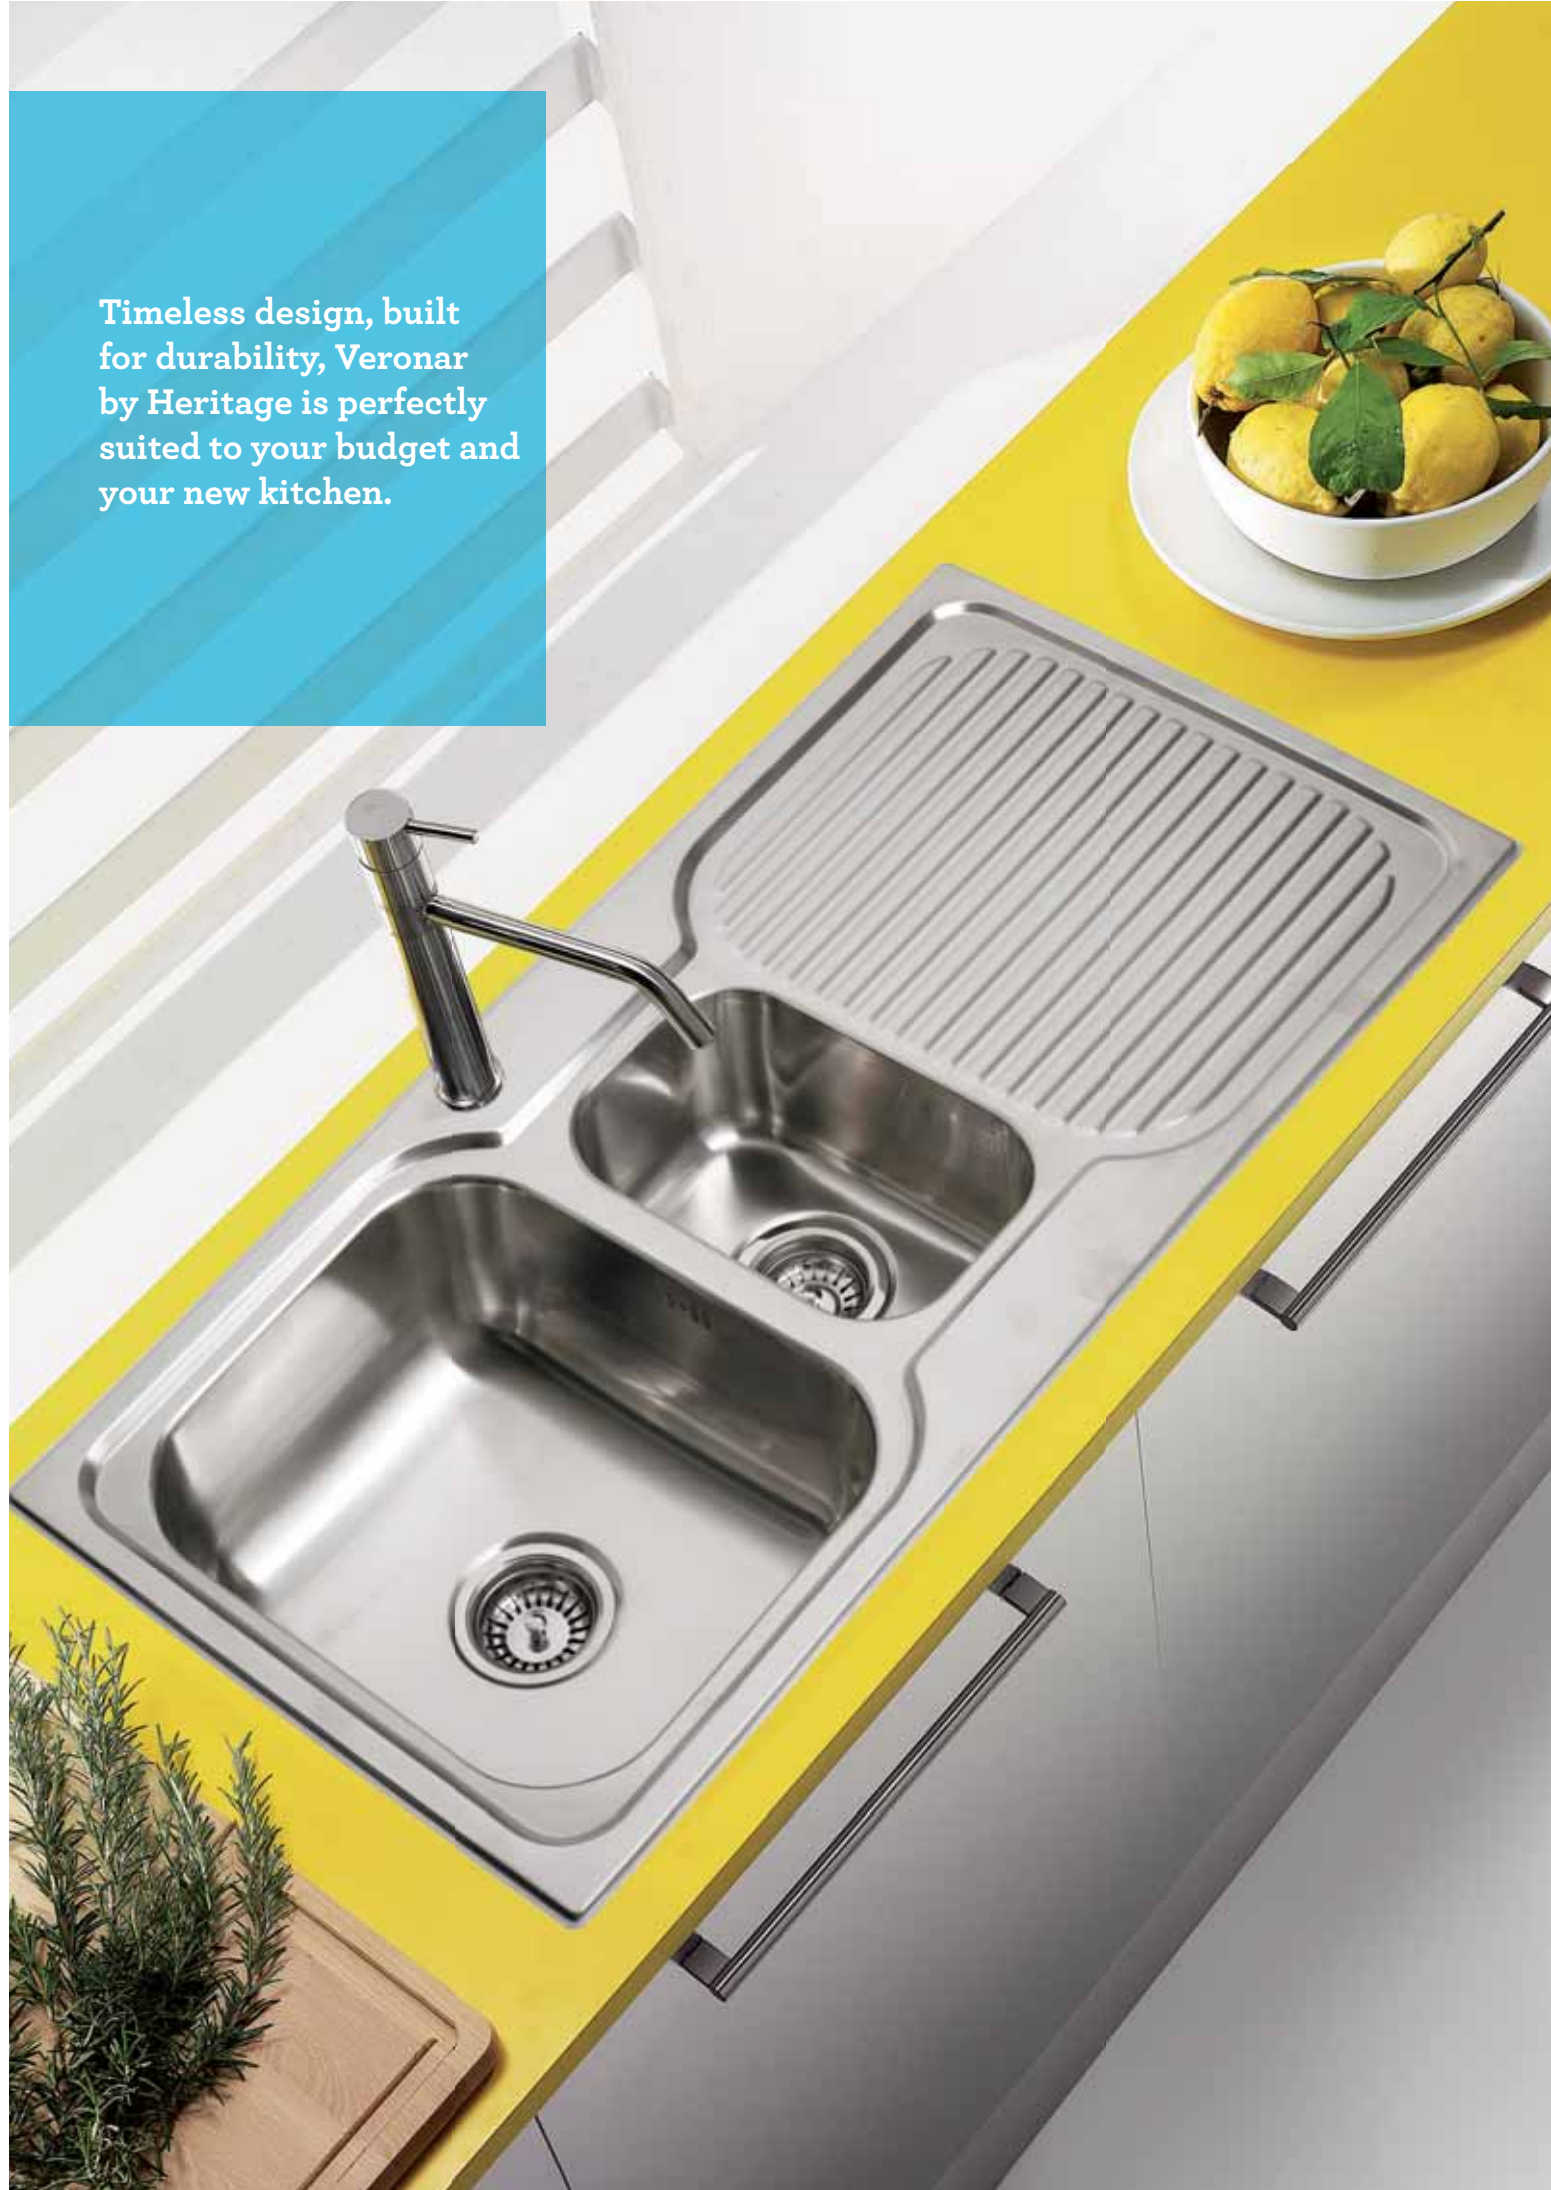

UNDER MOUNTED

Timeless design, built for durability, Veronar by Heritage is perfectly suited to your budget and your new kitchen.

VERONAR

VERONAR

ROBIQ - page 18

GRANDE ROBIQ - page 19

PERO - page 21

CAPRICE - page 21