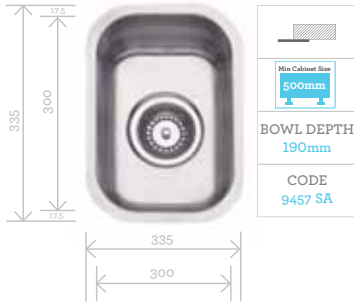

VERONAR

PROJECT & LAUNDRY

AN ALTERNATIVE LOOK AT SPACE

Rational looks, with a circular and rectangle design, makes project bowls and undertop sinks the perfect answer when space is critical.

REGAL BAR SINK