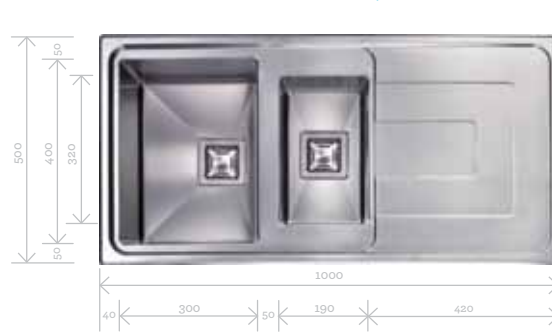

VESTA 1000 BOWL & 1/4

Min Cabinet Size
600mm

BOWL DEPTH
190/130mm

CODE
9537 SA

Reversible

CUT OUT
980 X 480mm