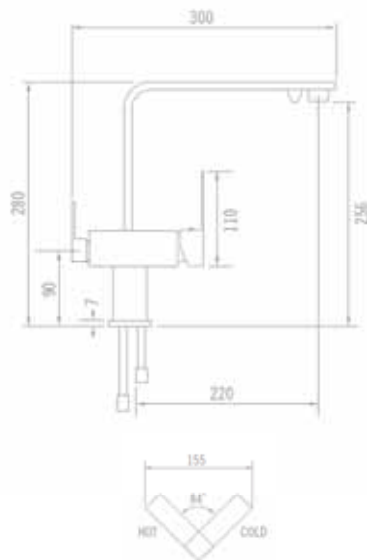

OKURA WITH WATER FILTER

OKURA
CODE 9203 CH

- MAINS PRESSURE ONLY
- 5 YEAR WARRANTY
- ASSEMBLED & TESTED IN NZ
- 360° SWIVEL SPOUT
- CERAMIC CARTRIDGE