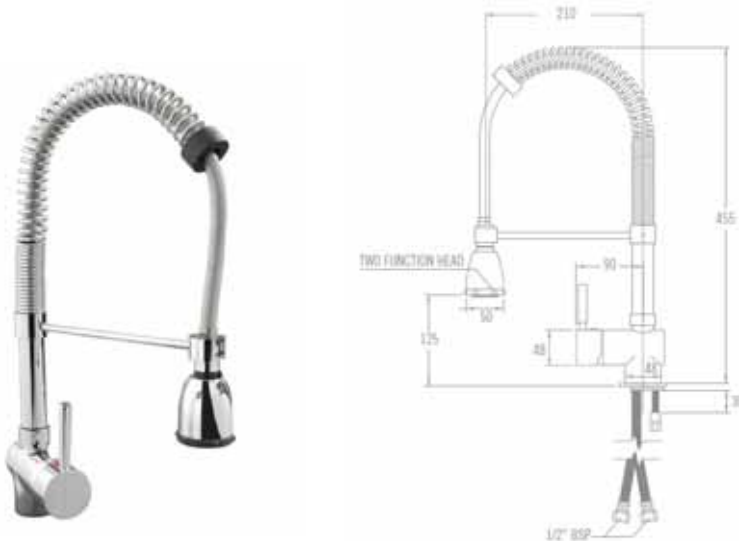

OPAL

OPAL
CODE 9199 CH

- MAINS PRESSURE ONLY
- 5 YEAR WARRANTY
- ASSEMBLED & TESTED IN NZ
- CERAMIC CARTRIDGE