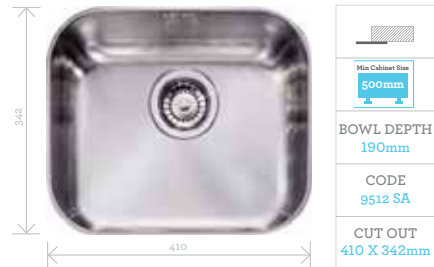

FORAZÉ

CINZIA

Made in Italy for New Zealanders

CINZIA 410

TAP MATCH

- 360° SWIVEL SPOUT
- 5 YEAR WARRANTY
- ALL PRESSURES
- CERAMIC CARTRIDGE
- ASSEMBLED & TESTED IN NZ

OTTO

INCLUDED ACCESSORIES:

DESIGNER BASKET WASTE
Double bowl sinks have 2 basket waste included.

SPAZIO PLUMBING KIT

CHOPPING BOARD
*CHOPPING BOARD TO SUIT SINK

STAINLESS STEEL CLEANER

CODE 9570 BC

OPTIONAL ACCESSORIES:

ABS TRAY

CODE 9555 TR

PERFORATED TRAY

CODE 9556 PT