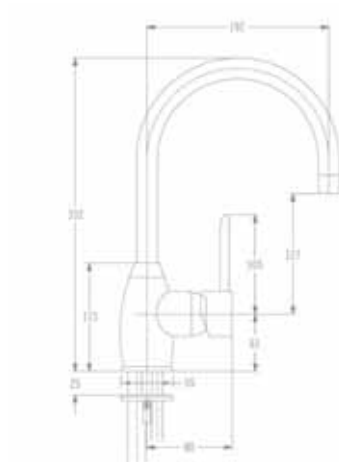

OPAL

OPAL
CODE 9199 CH

- MAINS PRESSURE ONLY
- 5 YEAR WARRANTY
- ASSEMBLED & TESTED IN NZ
- CERAMIC CARTRIDGE

TAPWARE

OTTO

OTTO
CODE 9197 CH

- SUITABLE FOR ALL PRESSURES
- 5 YEAR WARRANTY
- ASSEMBLED & TESTED IN NZ
- 360° SWIVEL SPOUT
- CERAMIC CARTRIDGE