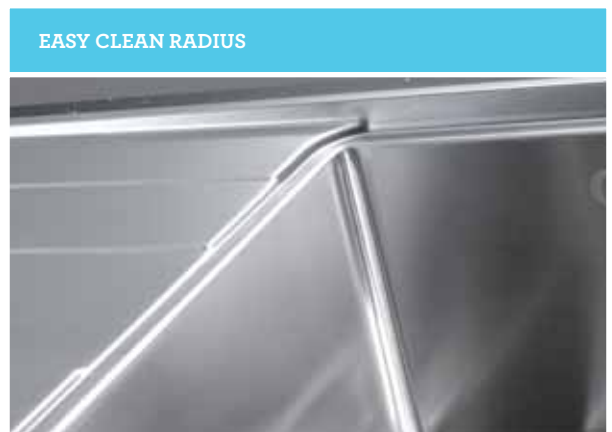

TAP MATCH

- SUITABLE FOR ALL PRESSURES
- 5 YEAR WARRANTY
- ASSEMBLED & TESTED IN NZ

INCLUDED ACCESSORIES:

DESIGNER BASKET WASTE
SPAZIO PLUMBING KIT

OPTIONAL ACCESSORIES:

POP UP WASTE

CODE
9434 WA

CODE
9570 BC

WASTE ADAPTER
STAINLESS STEEL CLEANER

CAPE