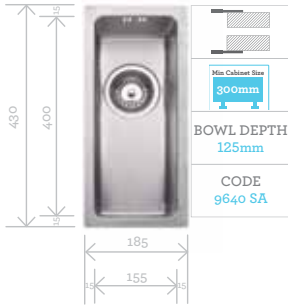

VERONAR

ROBIQ

STYLISH, MODERN CLEAN-LINES

Our range offers a good selection of popular sizes, boasting a easy clean radius and generous bowl depths.

ROBIQ 155