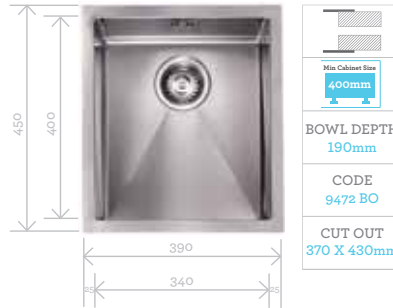

FORAZÉ

QUADRA

THE ESSENCE OF INNOVATION

The evolution of the square bowl; essential design with straight lines and easy clean radius. The perfect synthesis between technology and functionality.

QUADRA 340