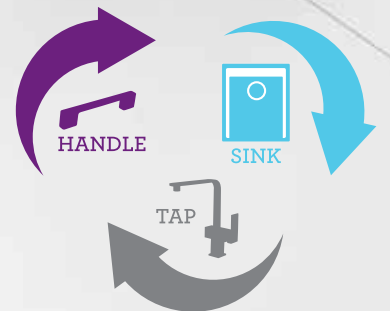

Functional & Timeless

2012/13

SINKS

TAPS

Style in your Hands

2012/13

HANDLES

HERITAGE HARDWARE

Affordable European designer sinks, cabinet handles and innovative hardware that meets the demands of any space.

View the full range of Heritage products at

www.heritagehardware.co.nz

Note:

No part of this catalogue can be reproduced without the consent of Heritage Hardware. Products and specifications are subject to change without notice.

www.heritagehardware.co.nz **freephone 0508 HERITAGE**