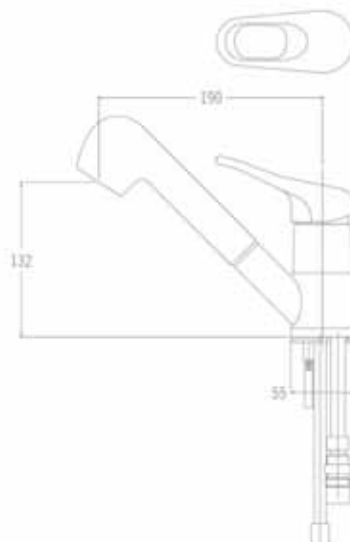

MISTY

MISTY
CODE 9205 CH

1. SUITABLE FOR ALL PRESSURES*
   - 5 YEAR WARRANTY
   - ASSEMBLED & TESTED IN NZ
   - PULL OUT SPRAY
   - CERAMIC CARTRIDGE
2. *MINIMUM PRESSURE 5M/60KPA