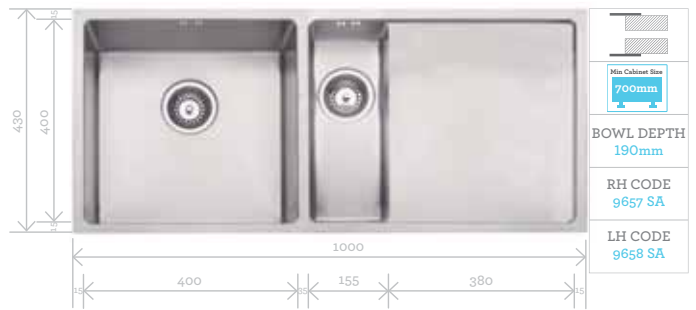

GRANDE ROBIQ 400/155 RH