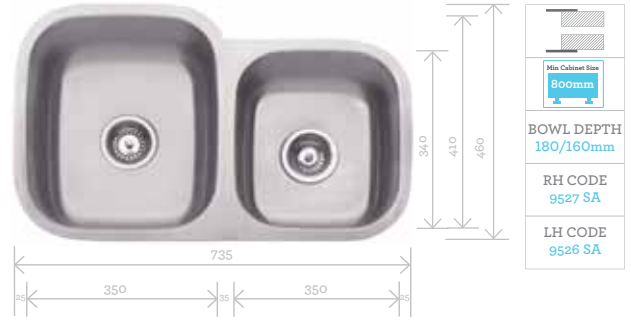

REGAL BAR SINK

VERONAR

BOWDEN/VETTO

Affordable Sinkware

BOWDEN 600 RH

BOWDEN 735 RH

VETTO 625

VETTO 800