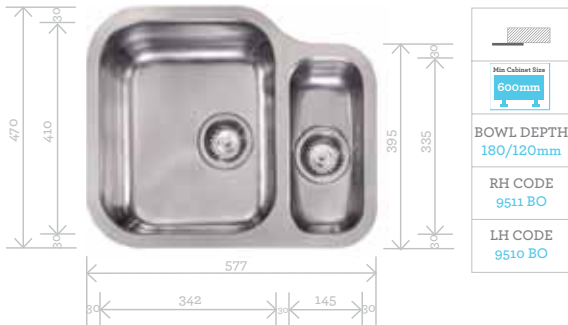

FORAZÉ

CINZIA

AN ALTERNATIVE LOOK AT SPACE

Rational looks, with a circular and rectangle design, makes Cinzia undertop sinks the perfect answer when of space is critical.

CINZIA 577 RH