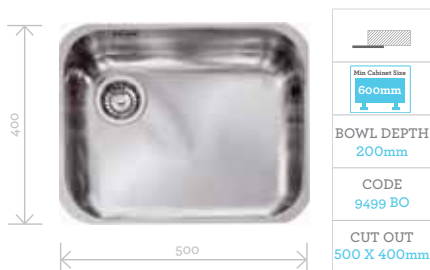

FORAZÉ

CINZIA

Made in Italy for New Zealanders

CINZIA 500

TAP MATCH

- 360° SWIVEL SPOUT
- 5 YEAR WARRANTY
- ALL PRESSURES
- CERAMIC CARTRIDGE
- ASSEMBLED & TESTED IN NZ

OTTO

INCLUDED ACCESSORIES:

DESIGNER BASKET WASTE
Double bowl sinks have 2 basket waste included.

SPAZIO PLUMBING KIT

CHOPPING BOARD
*CHOPPING BOARD TO SUIT SINK

STAINLESS STEEL CLEANER

CODE 9570 BC

OPTIONAL ACCESSORIES:

ABS TRAY

CODE 9555 TR

PERFORATED TRAY

CODE 9556 PT