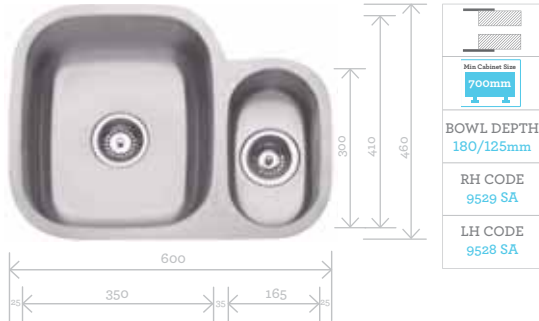

VERONAR

BOWDEN/VETTO

Affordable Sinkware

BOWDEN 600 RH