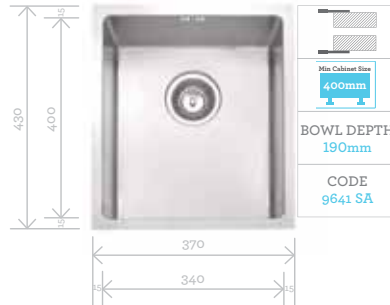

VERONAR

ROBIQ

STYLISH, MODERN CLEAN-LINES

Our range offers a good selection of popular sizes, boasting a easy clean radius and generous bowl depths.

ROBIQ 155

ROBIQ 340

ROBIQ 400

ROBIQ 340/340