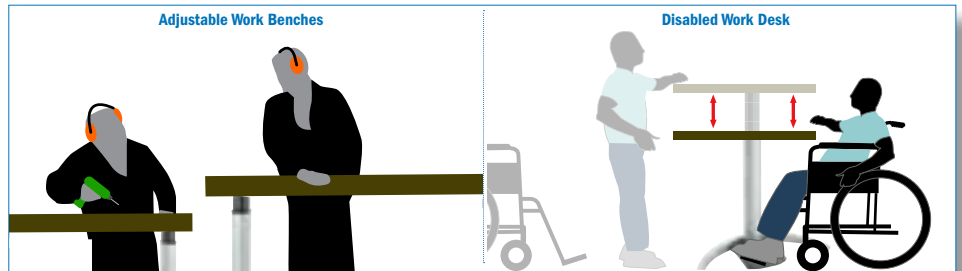

SOME INTERESTING ARTICLES

Insist on a sit/stand desk today! Call us for your free copies... **0508 HERITAGE (0508 437 482)**

FREQUENTLY ASKED QUESTIONS

What are these Rise-Easy electric height adjustable sit-stand desk frames all about?

A unique range of desk frames with electric height adjustment from 650mm to 1180mm, which is quite simply to allow sitting to full standing height to suit 99% of the population.

What are the reasons and benefits of choosing one of these?

There are many; here are a few:

- Prevent back problems – standing for part of your day can offer great relief and help back pain recovery
- A must for wheelchair users – persons of different heights can easily adjust to suit their needs
- Pins and needles in your legs? Rise-Easy at the push of the button – take a stand and stay alert... embrace today's ergonomics
- Huge advantage when 'hotdesking' or in shift-working environments
- Increase efficiency – have stand-up meetings with your team, which are proven to be more efficient
- Increase staff productivity with reduced fatigue and comfort
- Prevent S.I.T. (Seated Immobility Thromboembolism) Syndrome

REAL WORLD RESULTS!

“As a result of a recent back injury I am unable to sit for more than about 20 minutes without standing or moving round.

My Occupational Therapist James came to review my condition and saw one of your catalogues featuring the desk lifter. He was impressed with their simplicity of application and operation.

As a result my therapist supplied a Electric Height Adjustable Desk. It is brilliant. The desk can be raised or lowered to suit whatever position is required to work at comfortably, whether sitting or standing.

Thank you very much.”

Regards, Terry B - Tauranga