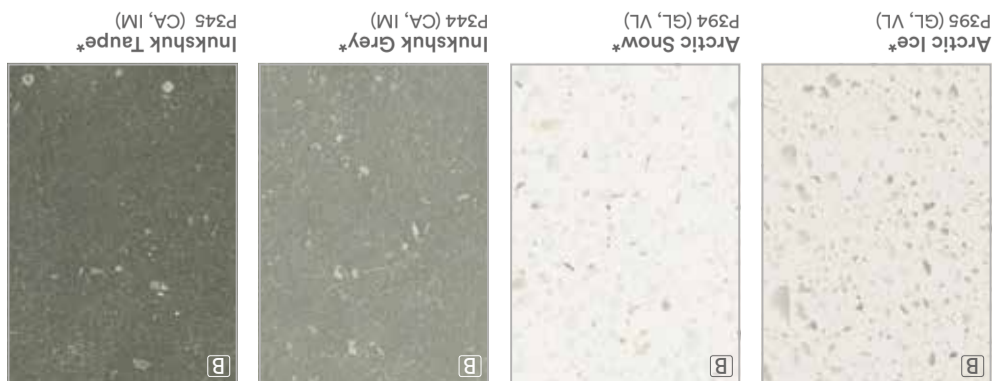

Price group A
 Price group B
 Price group C
 *Price groups relate to full size sheets.
 Sheet size 3650 x 1220mm
 Sheet size 3650 x 1525mm

PATTERN

WELCOME HOME

PANORAMA

SOLID

Request free samples at arborite.co.nz