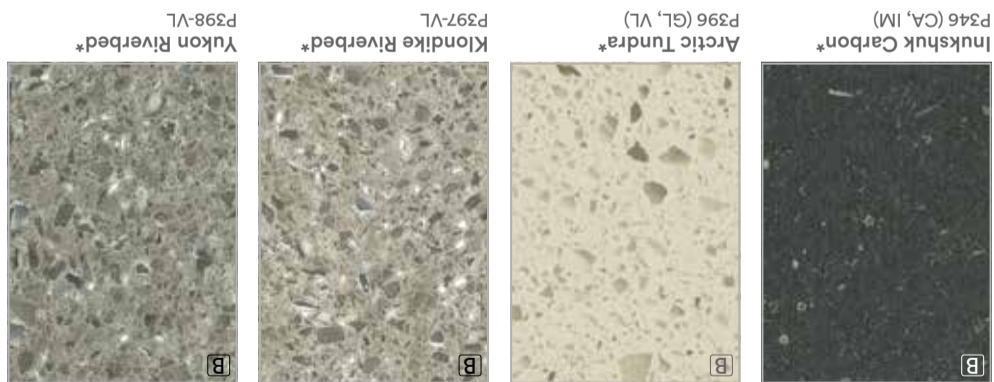

Price group A
 Price group B
 Price group C
 *Price groups relate to full size sheets.
 Sheet size 3650 x 1220mm
 Sheet size 3650 x 1525mm

PATTERN

WELCOME HOME

PANORAMA

SOLID

Request free samples at arborite.co.nz