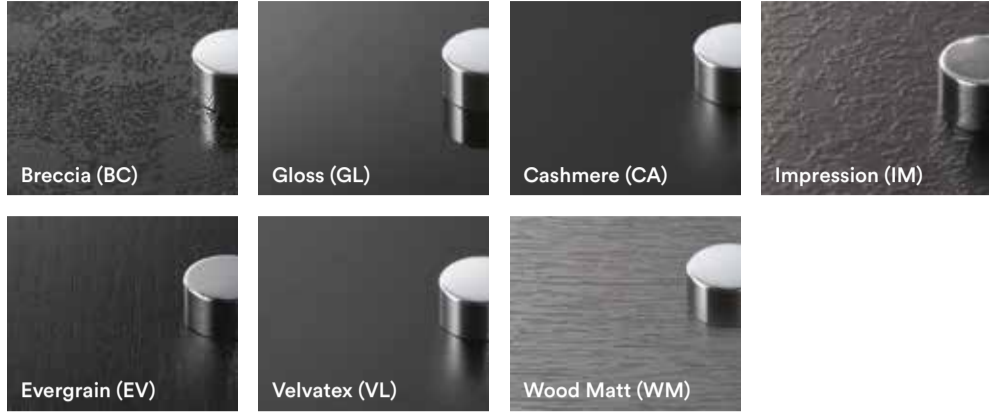

LAMINATE TEXTURES

Celebrate your surface with Arborite Textures. Encompassing everything from an organic wood grain to a luxurious stone to a modern lacquer, these finishes complement Arborite's rich designs with luscious sheens, delicate beading, or subtle embossments.