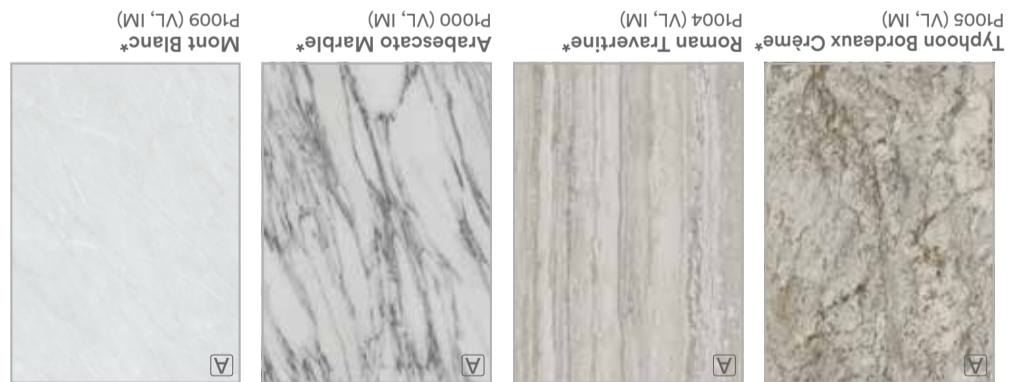

Price group A
 Price group B
 Price group C
 *Price groups relate to full size sheets.
 Sheet size 3650 x 1220mm
 Sheet size 3650 x 1525mm

PATTERN

WELCOME HOME

PANORAMA

SOLID

Request free samples at arborite.co.nz