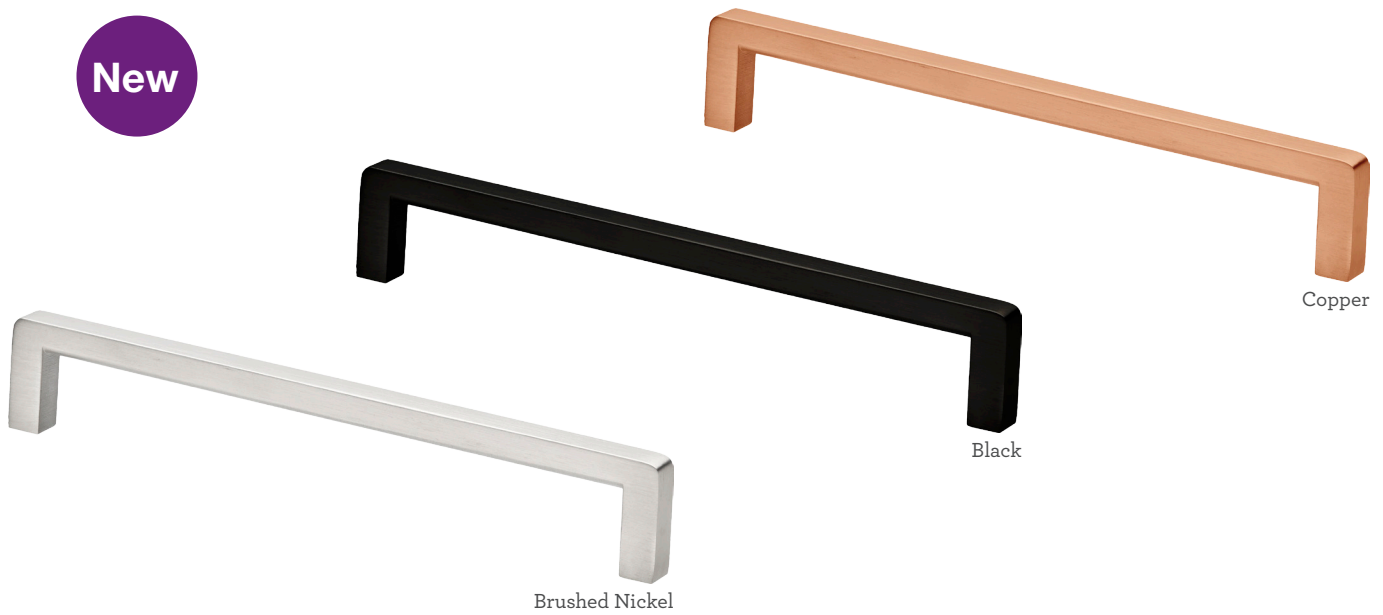

# Sarnen

Style in your hands

New

Brushed Nickel	Black	Copper					Material
Code	Code	Code	Hole centre	Overall	Projection	Width	
3690 BN	3890 BL	3790 CO	128mm	135mm	28mm	8mm	Zinc Alloy
3691 BN	3891 BL	3791 CO	160mm	167mm	28mm	8mm	Zinc Alloy
3692 BN	3892 BL	3792 CO	256mm	263mm	28mm	8mm	Zinc Alloy
3693 BN	3893 BL	3793 CO	320mm	327mm	28mm	8mm	Zinc Alloy
3694 BN	3894 BL	3794 CO	480mm	487mm	28mm	8mm	Zinc Alloy