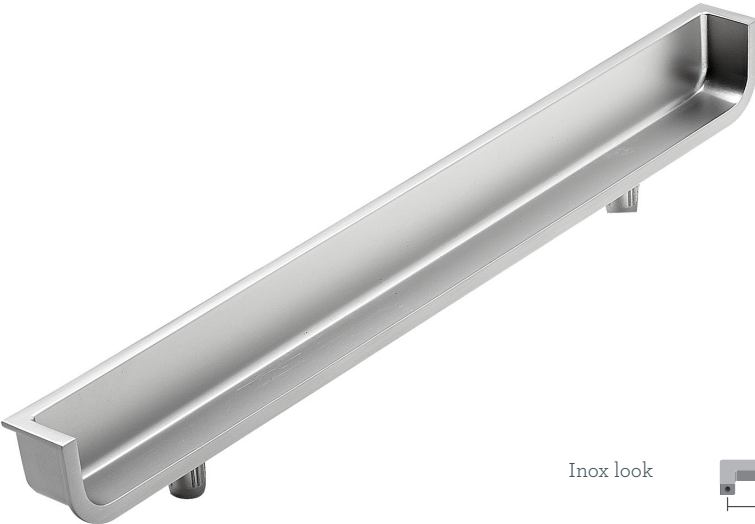

## New Furnipart Back Handles

Furnipart Back handles are designed to be installed in the back of the draw front, giving it a minimalist design style for your kitchen space.

The Back handle also work great for overhead cabinet doors, view the spec's online.

Minimalist design

Inox look finish

Style in your hands

### Flush Handles

Inox look

Code	Hole centre	Overall	Height	Material
5000 IL	128mm	201mm	17mm	Zamak