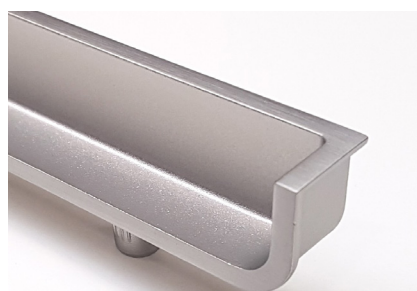

# Back Handle

New

**furnipart**

THE STAR ON YOUR FURNITURE

## New Furnipart Back Handles

Furnipart Back handles are designed to be installed in the back of the draw front, giving it a minimalist design style for your kitchen space.

The Back handle also work great for overhead cabinet doors, view the spec's online.

Minimalist design

Inox look finish

Style in your hands

### Flush Handles

Inox look

Code	Hole centre	Overall	Height	Material
5000 IL	128mm	201mm	17mm	Zamak