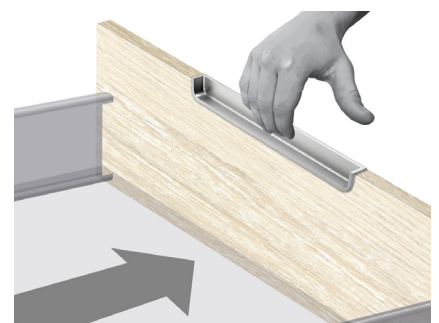

## New Furnipart Back Handles

Furnipart Back handles are designed to be installed in the back of the draw front, giving it a minimalist design style for your kitchen space.

The Back handle also work great for overhead cabinet doors, view the spec's online.

Minimalist design

Inox look finish

Style in your hands

### Flush Handles

Inox look

Code	Hole centre	Overall	Height	Material
5000 IL	128mm	201mm	17mm	Zamak