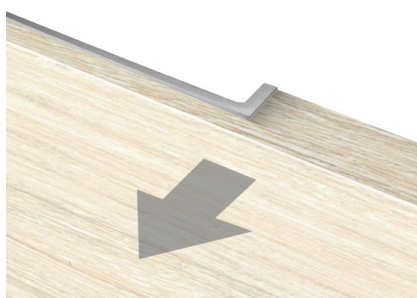

## New Furnipart Back Handles

Furnipart Back handles are designed to be installed in the back of the draw front, giving it a minimalist design style for your kitchen space.

The Back handle also work great for overhead cabinet doors, view the spec's online.

Minimalist design

Inox look finish

Style in your hands

### Flush Handles

Inox look

Code	Hole centre	Overall	Height	Material
5000 IL	128mm	201mm	17mm	Zamak