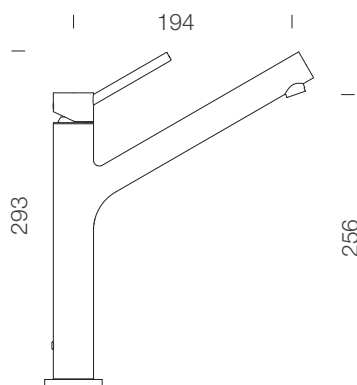

Madrid

Copper 9240 CO

Gunmetal 9242 GM

Magma 9241 BL

Product information

Tap pressure:	Mains pressure only
WELS rating:	3 star
Warranty:	Five years
Tap swivel spout:	120°
Cartridge:	Ceramic disc cartridge
Assembled:	Assembled & Tested in Italy
Material:	Stainless steel, Copper EcoGranit®
Brand:	Schock®

Installation measurements

WELS rating